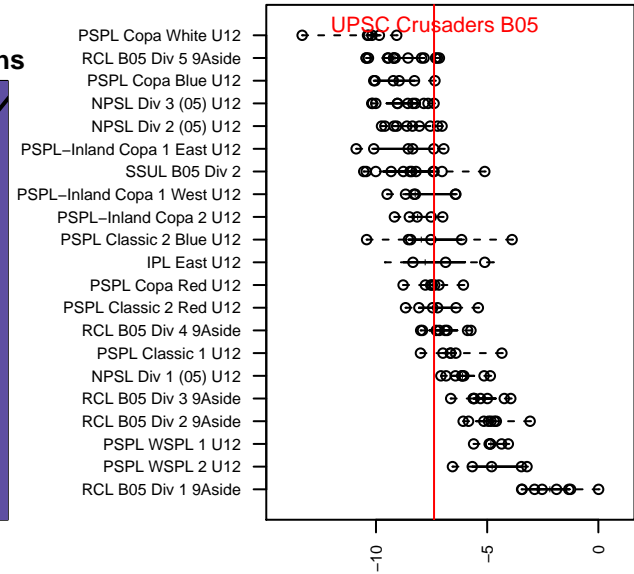

# UPSC Crusaders B05

University Place Soccer Club  
University Place, WA  
B05 total strength=552  
attack=0.78 defense=0.23  
fall league = SSUL B05 Div 2

alt names used:  
UP Crusaders

Venues played:  
2016 SSUL B05 Division 2

**attack and defense variance (black dot)  
relative to other teams  
and top 10 in region**

**attack and defense rating  
relative to others at age  
and all opponents in last 13 months**

**Performance relative to 13 month average**